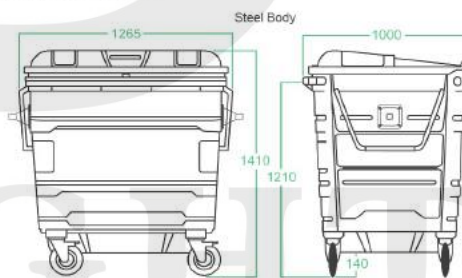

Color Options :

Hot Dipped Galvanised Mobile Garbage Bin (made in UK)

STORM 1100L

- Capacity : 1100 Litres
- Size : 1265(W) x 1000(D) x 1410(H)mm
- Max Load : 440kg
- Made in U.K

Features :

- Fitted with Heavy Duty Castor Bracket (200mm castor).
- Full section comb lifting bar and trunnion.
- Fully welded seams to prevent waste from seeping into container joints.
- Danish manoeuvring handles.
- Double Skinned Rotationally Moulded Lid, UV Resistant with optional lid lock.
- 'Lid in Lid' feature without the need to lift the larger outer lid.
- All manufacturing carried out under Quality Management System ISO 9001 and Environmental Management System ISO 14001.
- Complies with European Standard for wheeled waste containers, EN 840.