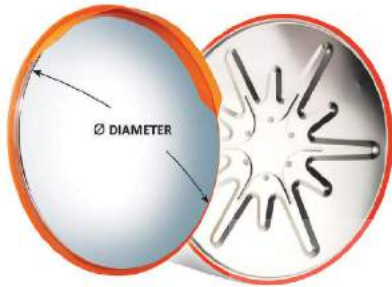

Outdoor Convex Mirror (Stainless Steel)

For Pole Diameter : Ø50mm

Bracket outdoor 320, 490, 600

For Pole Diameter : Ø70mm

Bracket outdoor 800, 1000

Model	Diameter (mm)	Carton Size (mm)	Qty Carton (pc)	Setup Method
OUTDOOR 320	Ø320	365 x 365 x 70	1	Wall / Pole Mounted
OUTDOOR 490	Ø490	565 x 565 x 63		
OUTDOOR 600	Ø600	680 x 680 x 175		
OUTDOOR 800	Ø800	905 x 895 x 128		Pole Mounted
OUTDOOR 1000	Ø1000	1105 x 1095 x 128		

Outdoor Convex Mirror with Cap

Model	Diameter (mm)	Setup Method
CM600	Ø600	Pole Mounted
CM800	Ø800	
CM1000	Ø1000	

Mirror Lens : Polycarbonate (PC)

Mirror Back : ABS

Note : Pole fitting included