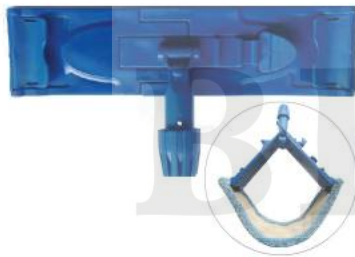

Wet / Dry Mop Plastic Foldable Adapter

39 x 10.5cm -Model : **WDFA-7054**

Note : Use single wringer bucket (side press) to dry it.