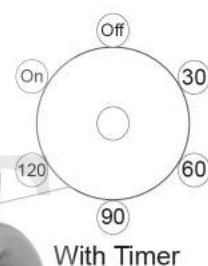

Accessories for Wet & Dry Vacuum Cleaner

15L

- ① Long Connector **BF843**
- ② Suction Hose **BF839**
- ③ Short Connector **BF838**
- ④ Metal Tube (Straight) **BF842**
- ⑤ Wet Floor Nozzle **BF852**
- ⑥ Dry Floor Nozzle **BF837**
- ⑦ Crevice Tool **BF841**
- ⑧ Dust Brush **BF836**

30L, 70L & 90L

- ① Long Connector **BF735**
- ② Suction Hose **BF734**
- ③ Short Connector **BF733**
- ④ Metal Tube (Bent) **BF732**
- ⑤ Wet Floor Nozzle **BF738**
- ⑥ Dry Floor Nozzle **BF739**
- ⑦ Crevice Tool **BF736**
- ⑧ Dust Brush **BF737**

Floor Dryer

Power : (C)850W, (H)3200W
Voltage : 220V-240V/4A
Rotation : H , M , L
Weight : 18.4kg
Cable length : 6m
Carton Size : 445 x 445 x 520mm
Note : Hot dryer

Power : 850W
Voltage : 220V-240V/4A
Rotation : H , M , L
Weight : 13.5kg
Cable length : 6m
Carton Size : 535 x 430 x 510mm

Power : 850W
Voltage : 220V-240V/4A
Rotation : H , M , L
Weight : 15.8kg
Cable length : 6m
Carton Size : 450 x 430 x 520mm