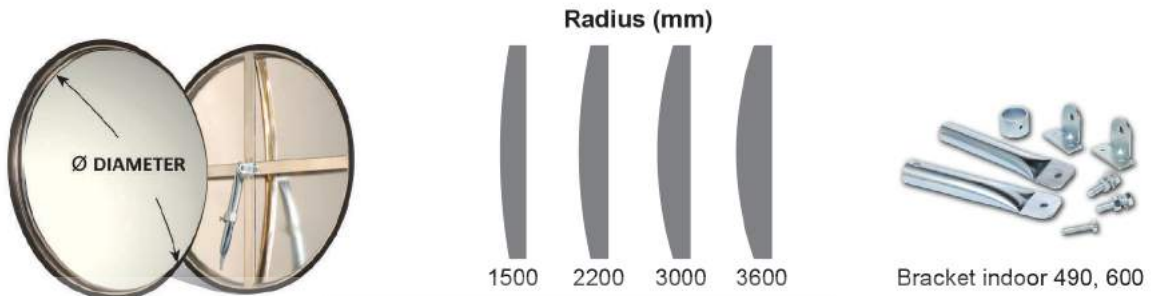

Indoor Convex Mirror

Code	Diameter (mm)	Carton Size (mm)	Qty Carton (pc)	Setup Method
INDOOR 490	Ø490	525 x 525 x 110	1	Wall Mounted
INDOOR 600	Ø600	675 x 675 x 117